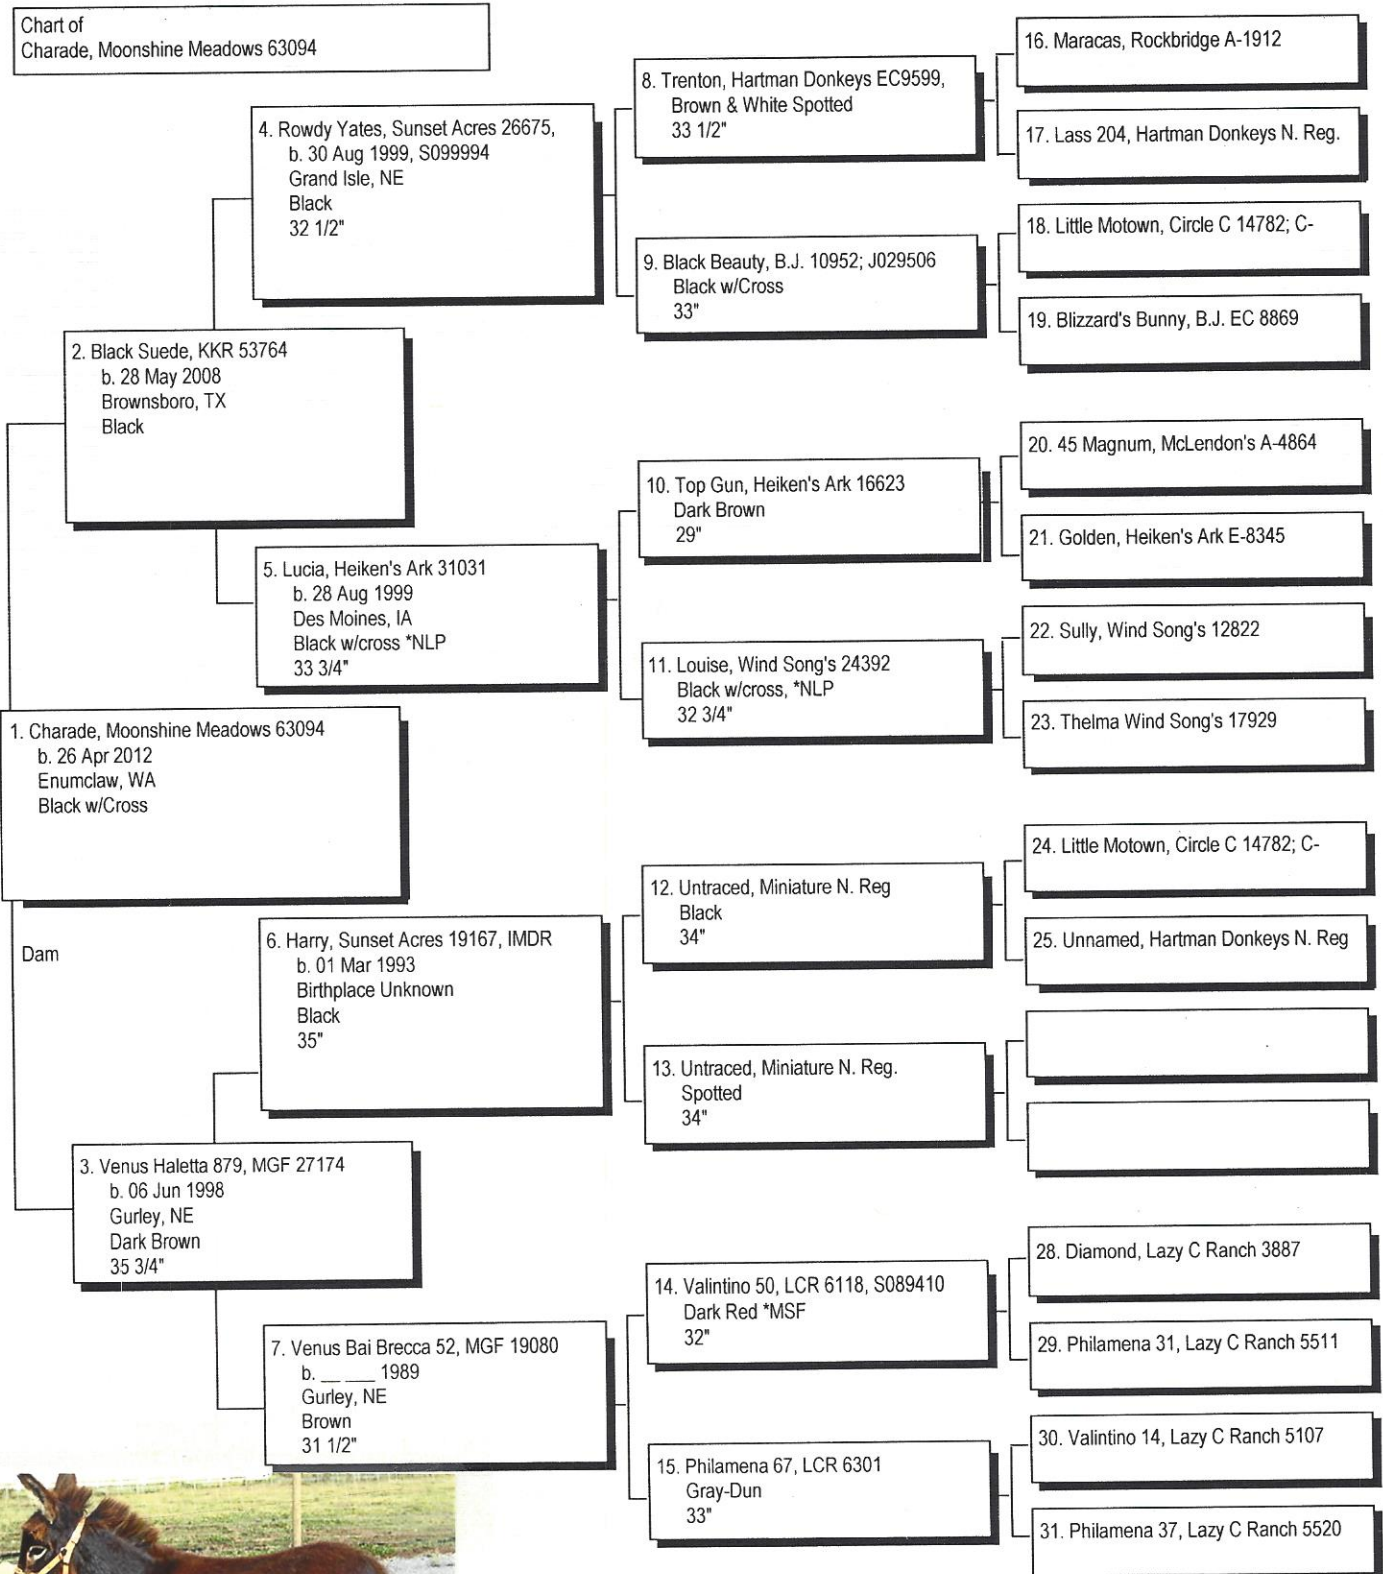

Pedigree

Chart #1

Chart of
Charade, Moonshine Meadows 63094

The American Donkey and Mule Society
 P.O. Box 1210, Lewisville, TX 75067 (972) 219-0781
 The American Donkey and Mule Society is not responsible
 for errors in information submitted to the registry.