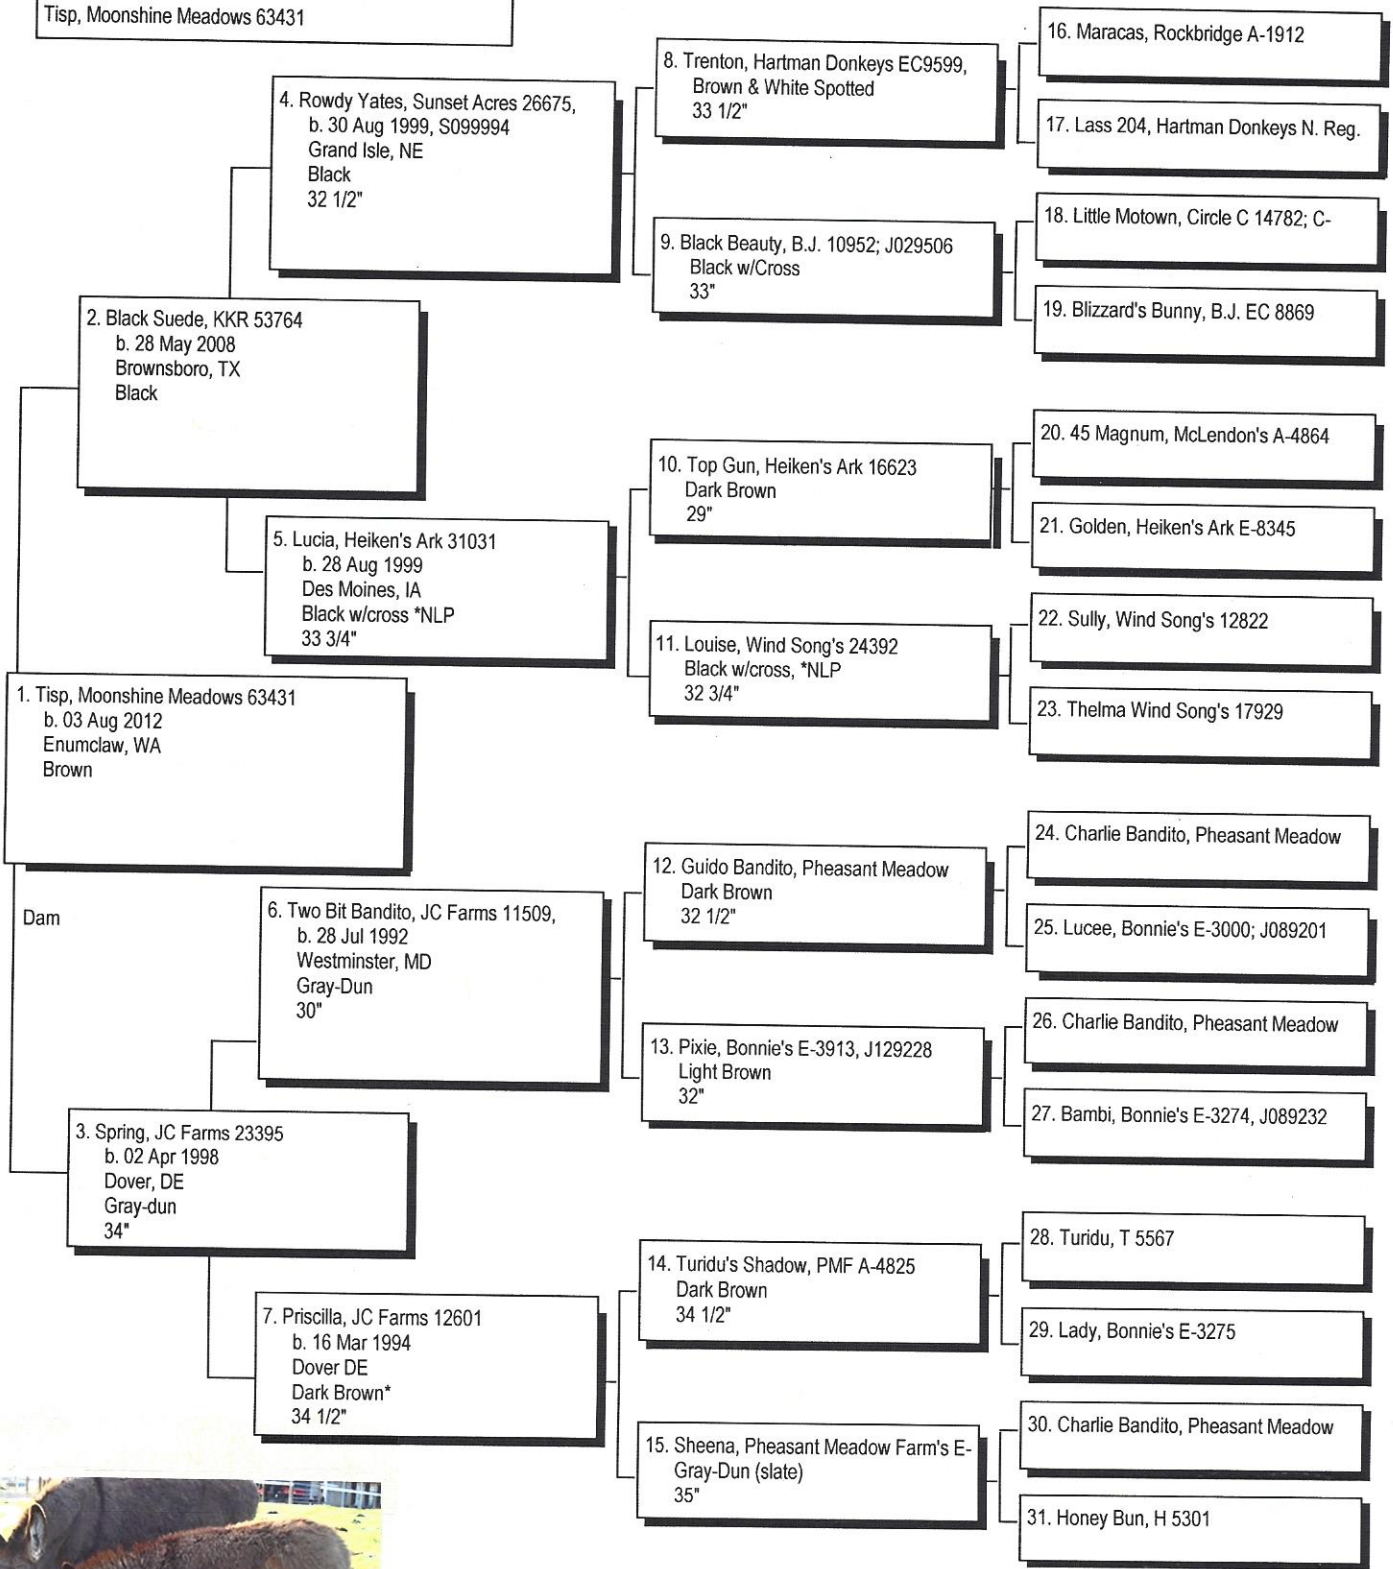

Pedigree

Chart #1

Chart of  
Tisp, Moonshine Meadows 63431

The American Donkey and Mule Society  
 P.O. Box 1210, Lewisville, TX 75067 (972) 219-0781  
 The American Donkey and Mule Society is not responsible  
 for errors in information submitted to the registry.